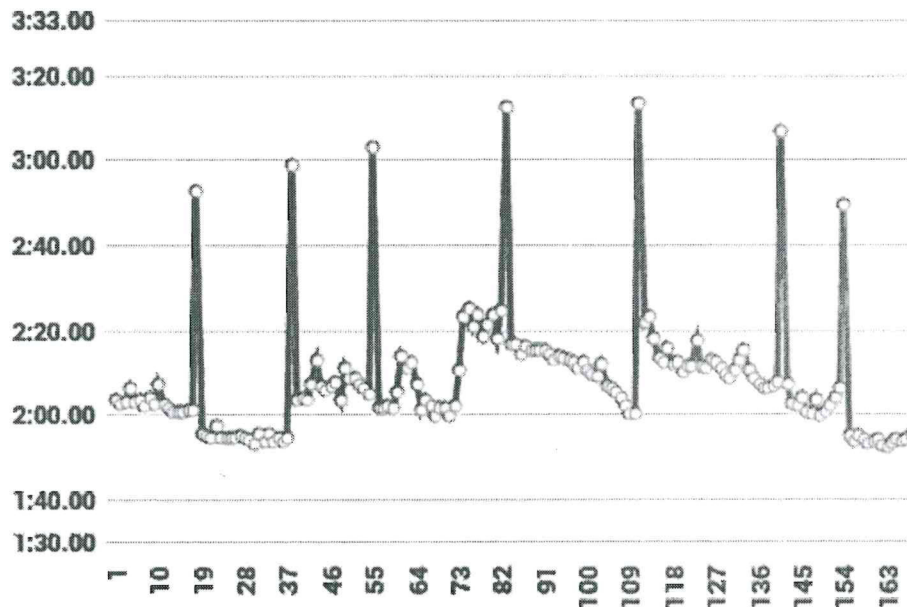

## Renn-Nr: 42 am 13.06.2020 um 16:34 Uhr

Fahrer: Msc Hofgeismar li

Kart-Nr: 03

Ihre persönliche Rundenbestzeit in diesem Rennen:

01:39.999 sec

### Grafische Auswertung

### Einzelrunden

Lap	Laptime	Lap	Laptime	Lap	Laptime	Lap	Laptime
1	02:03.371	2	02:02.529	3	02:02.855	4	02:06.003
5	02:03.013	6	02:03.364	7	02:01.923	8	02:04.010
9	02:02.668	10	02:07.264	11	02:02.274	12	02:01.372
13	02:00.647	14	02:00.465	15	02:00.581	16	02:01.187
17	02:00.958	18	02:52.547	19	01:55.278	20	01:54.886
21	01:54.606	22	01:57.350	23	01:54.621	24	01:54.376
25	01:54.288	26	01:54.464	27	01:54.964	28	01:54.677
29	01:54.086	30	01:53.282	31	01:55.601	32	01:53.417
33	01:55.356	34	01:53.470	35	01:54.297	36	01:53.737
37	01:54.454	38	02:58.815	39	02:03.193	40	02:03.940
41	02:03.313	42	02:07.000	43	02:12.674	44	02:06.507
45	02:05.948	46	02:06.747	47	02:07.719	48	02:03.580
49	02:10.865	50	02:08.433	51	02:08.363	52	02:07.079
53	02:06.113	54	02:04.874	55	03:02.857	56	02:01.302
57	02:01.568	58	02:02.010	59	02:01.594	60	02:05.108
61	02:13.566	62	02:10.817	63	02:12.502	64	02:07.202
65	02:01.067	66	02:03.262	67	02:02.031	68	01:59.642
69	02:01.353	70	02:01.375	71	01:59.550	72	02:01.911
73	02:10.613	74	02:23.309	75	02:24.839	76	02:20.751